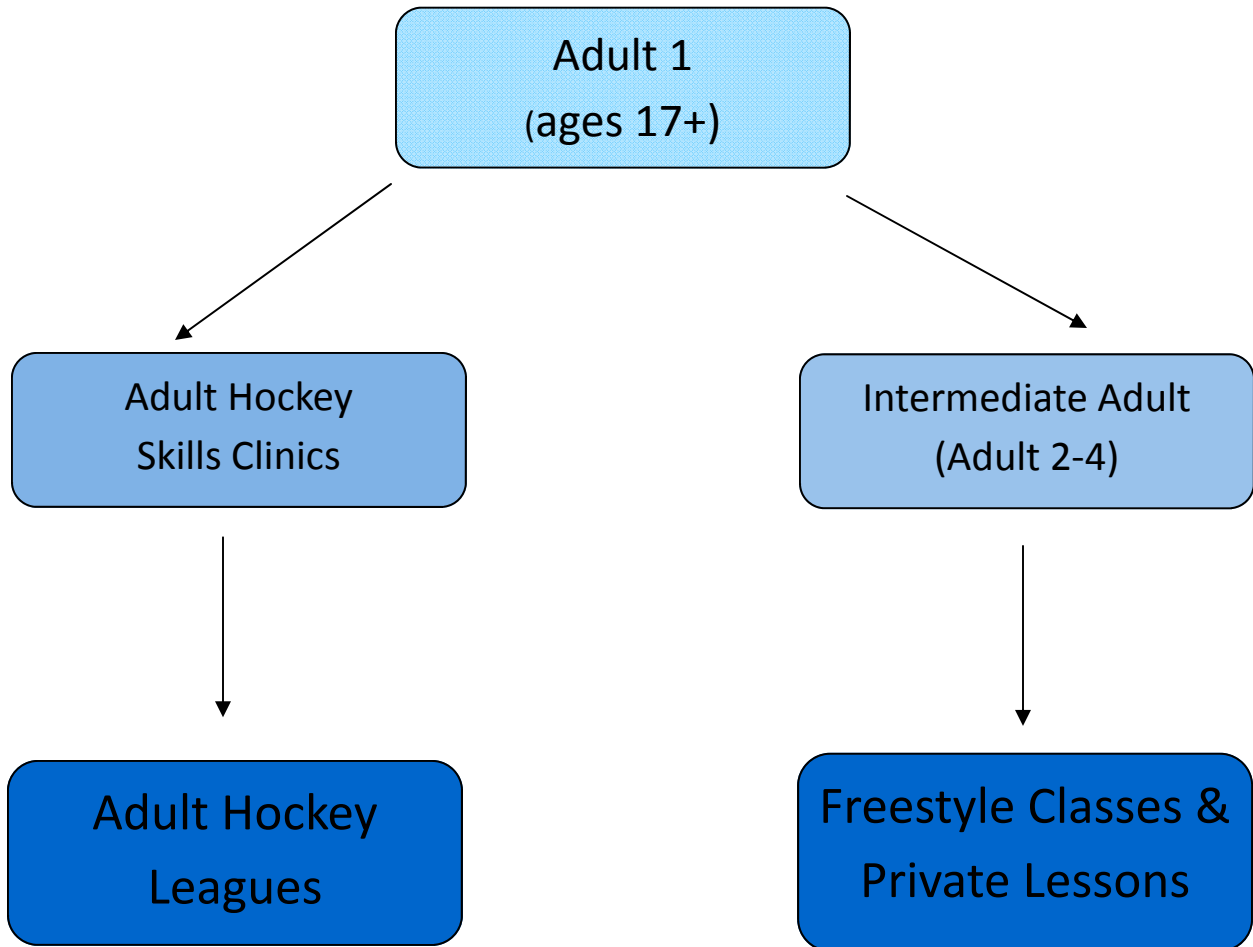

Adult Skating Progression Chart

ALL ages are welcome and NO experience required!

Questions on Hockey Leagues and Learning to Play Hockey?
Contact Hockey Director Brandon Schultz at 816-442-6126 or bschultz@independenceeventscenter.com