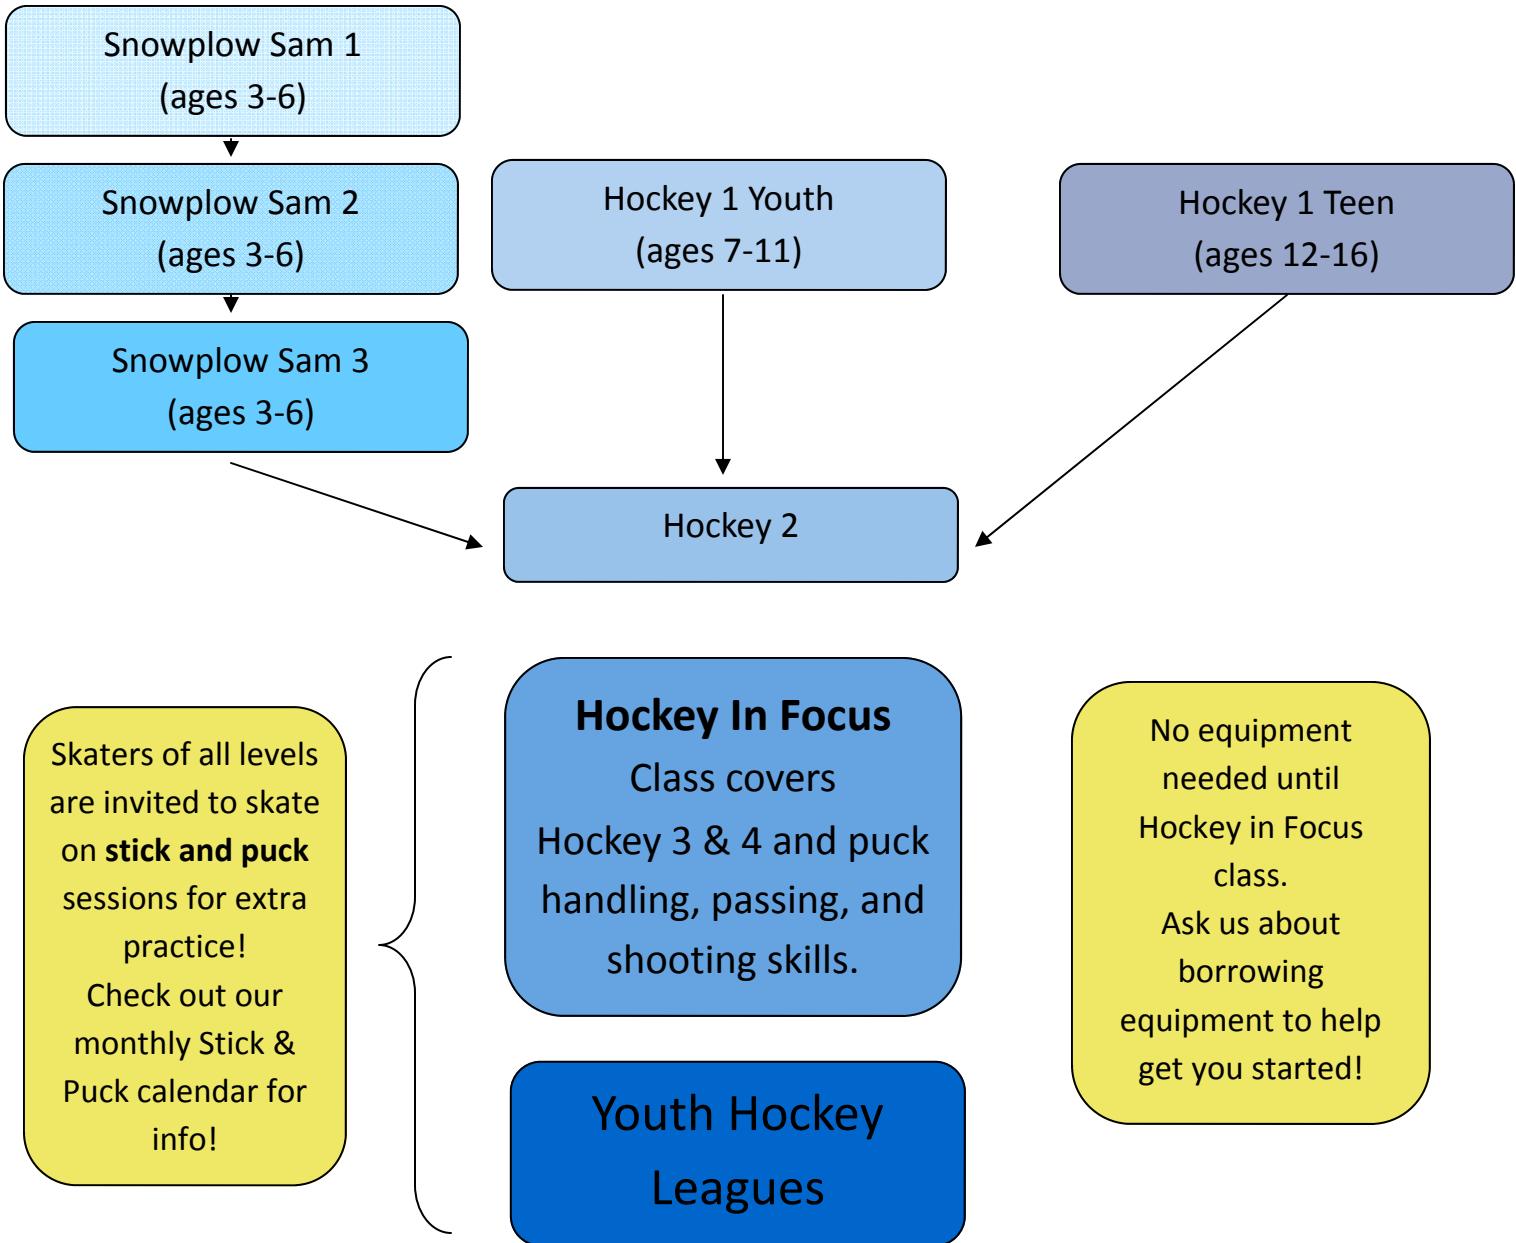

Hockey Progression Chart

Questions on Hockey in Focus and
 Youth Hockey Leagues?
 Contact Hockey Director Brandon Schultz at
 816-442-6126 or
bschultz@independenceeventscenter.com

Questions on Learn to Skate Classes?
 Contact Skating Director Michelle Lauerman at
 816-442-6126 or
mlauerman@independenceeventscenter.com